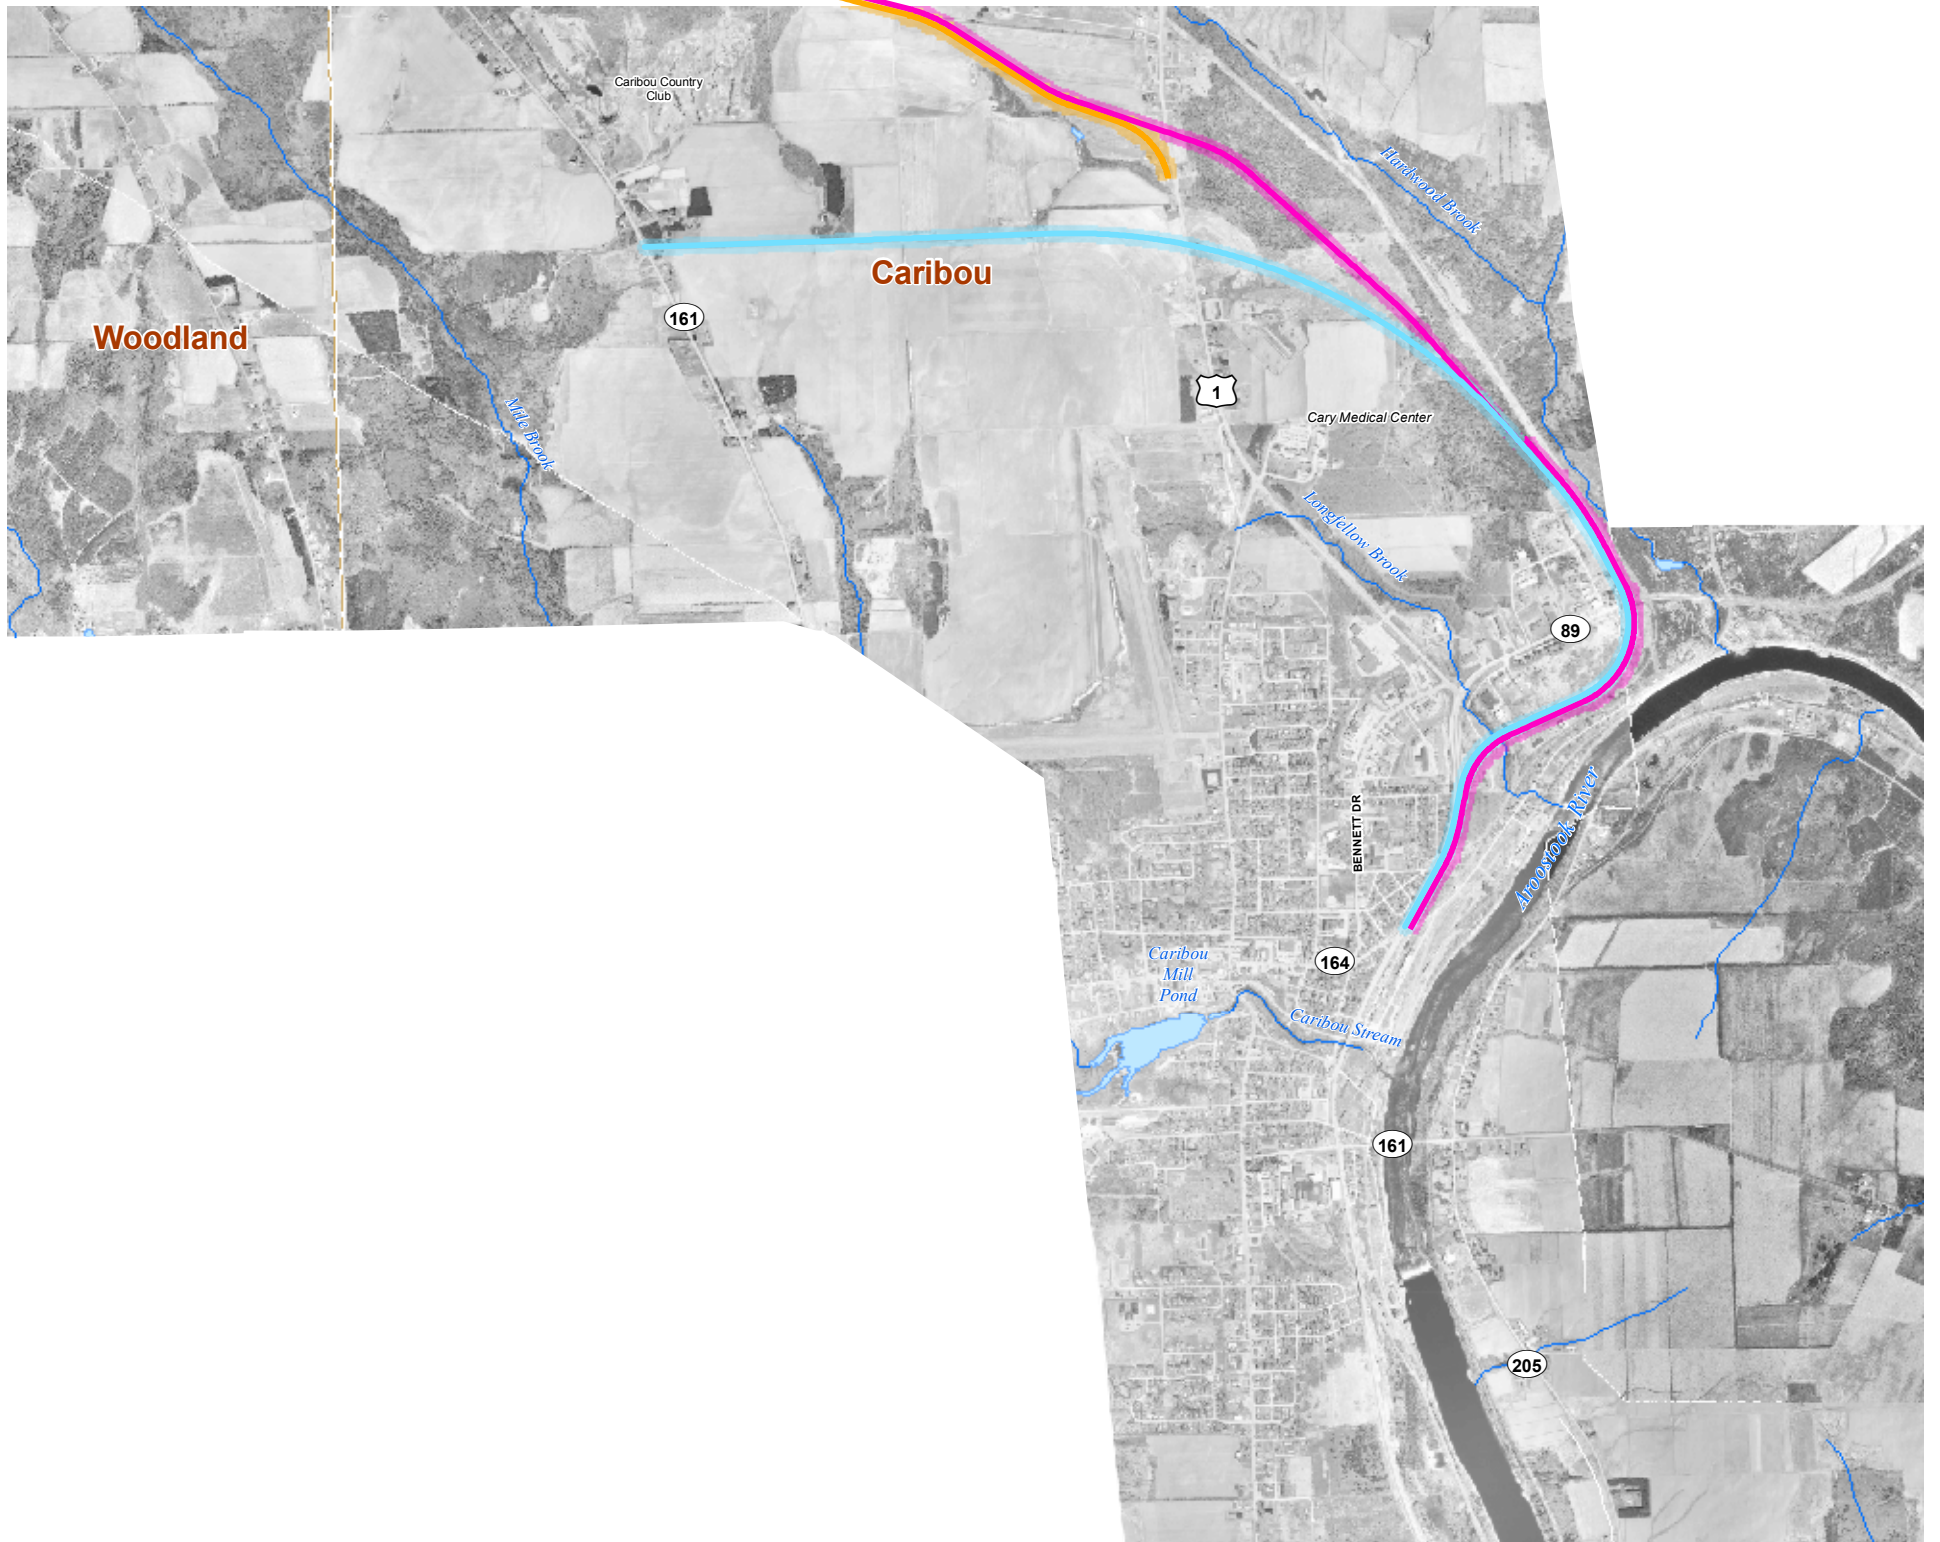

New Sweden

PLANTE RD

WATSON MEM DR

DUMP RD

RTE 1

BELANGER RD

Otter Brook

Hardwood Brook

W RD

Legend

- Town Boundaries
- Streams
- Lakes and Ponds
- Town Lines
- Inland Wading Bird and Waterfowl Habitat*

Evaluated Wildlife Data not within Segment 4 Study Area:

- Maine Wildlife Action Plan
- Eagle Nesting Areas
- Deer Wintering Areas*
- Rare or Exemplary Plant Communities
- State-Listed Wildlife Habitat

Stocked Waterbodies

- Splake
- Land Locked Salmon
- Brook Trout
- Lake Trout

*Significant Wildlife Habitat

Locus

Figure 5-14

Impacts to Fisheries, Wildlife, and Rare Species

0 0.25 0.5 Miles